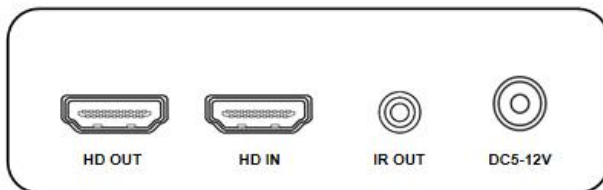

HDMI Wireless Extender

ND8110HW-100

Specifications

	Parameter	Description
Video	Standards	HDMI 1.3; HDCP 1.2
	Compressed format	H.264
	Maximum pixel clock	165MHz
	Maximum data rate	6.75Gbps
	Resolution	Max: 1920X1080p@60Hz
	Connector	HDMI-A
	Impedance	100Ω
	Recommend HDMI maximum input/output range	Less than 5 meters, when 1920 x1080p @ 60 Hz
IR	Interface	3.5mm Stereo audio socket
	Signal direction	Unidirectional
	Signal type	Digital
	IR frequency	20-60kHz
WIFI	Radio Frequency power	24dbm
	Wireless standards	802.11a/n
	signal direction	Unidirectional
	Radio frequency	5.15-5.825GHz
	Transmission distance	Undisturbed environment 200M
Other	Power	Adapter:DC 5V
	Power dissipation	MAX 10W
	Temperature	Operating : -5°C ~ +70°C
	Humidity	Operating : 5% ~ 90%
	Size	112.6*95*18.2mm
	Warranty	1 year free warranty

HDMI Wireless Extender

ND8110HW-100

Panel

Transmitter:

Receiver:

Port name	Description
HD IN / OUT	HDMI signal input/output
IR IN / OUT	IR signal input/output
DC 5-12V	Power adapter socket
RESET	Reset button (The absence of technical staff guidance, please do not key)
LED indicator	Description
STA	Connect light
PWR	System power indicator