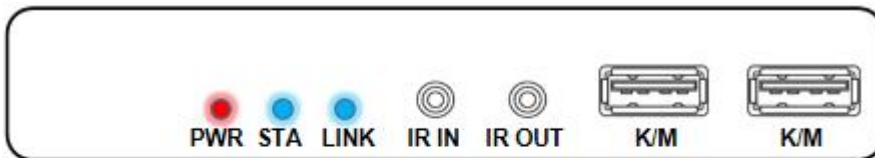

Receiver:

Port name	Description
IR IN/OUT	IR Input/Output
HD IN/HD OUT	HDMI Input/Output
UTP	RJ45 cable port
USB	USB Host is connected to your console or laptop
K/M	Keyboard/mouse
T/G/R	RS232 interface with TXD/GND/RXD at the terminal
DC12V	The power input
LED indicator	Description
LINK	Normal state often off, flashing once: NO Link; flashing three times: forward video normal, reverse data abnormal; flashing four times: forward video abnormal, reverse data normal
STA	The light is always on when it is in normal condition
PWR	Power lamp.