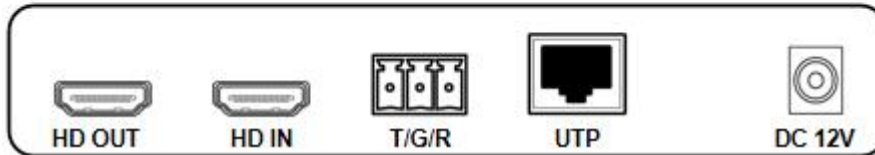

Panel

Transmitter: