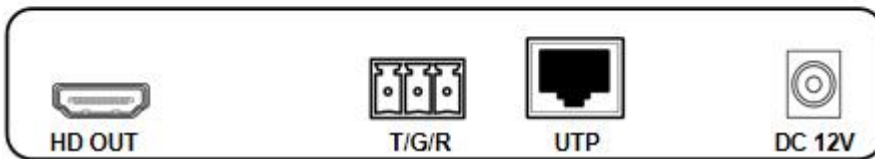

Receiver:

Port name	Description
IR IN/OUT	IR Input/Output
HD IN/HD OUT	HDMI Input/Output
UTP	RJ45 cable port
USB	USB Host is connected to your console or laptop
K/M	Keyboard/mouse
T/G/R	RS232 interface with TXD/GND/RXD at the terminal
DC12V	The power input
LED indicator	Description
LINK	Normal state often off, flashing once: NO Link; flashing three times: forward video normal, reverse data abnormal; flashing four times: forward video abnormal, reverse data normal
STA	The light is always on when it is in normal condition
PWR	Power lamp.