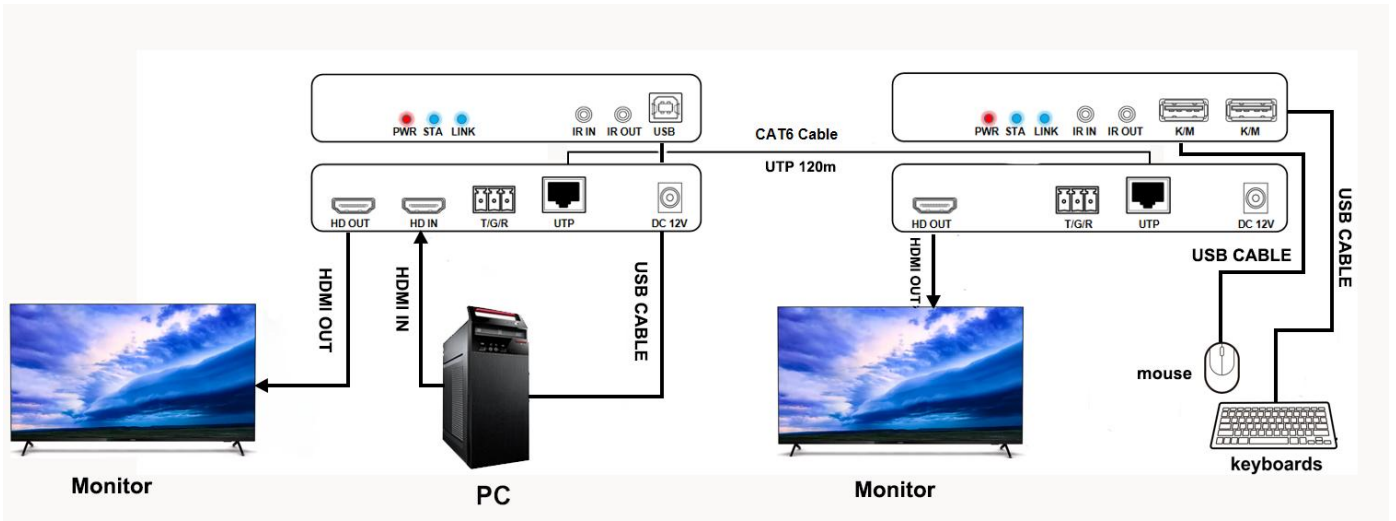

Application

Order Information

Part No	Description of product	Unit
ND8310HEK-120	HDMI kvm extender,100m,HDMI 2.0; HDCP 2.2, 5V1A/DC, up to 3840*2160@60Hz	pair