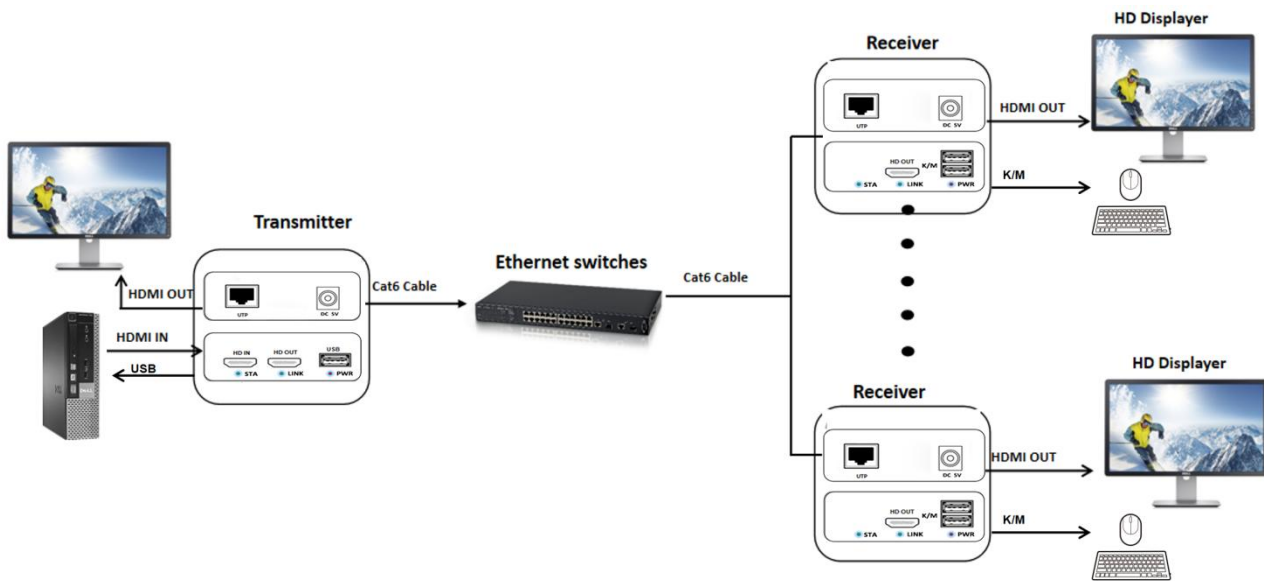

one to many application

Order Information

Part No	Description of product	Unit
ND8110HEK-120	HDMI kvm extender,150m,HDMI 1.3; HDCP 1.2,5V1A/DC, up to 1920*1080/60Hz	pair