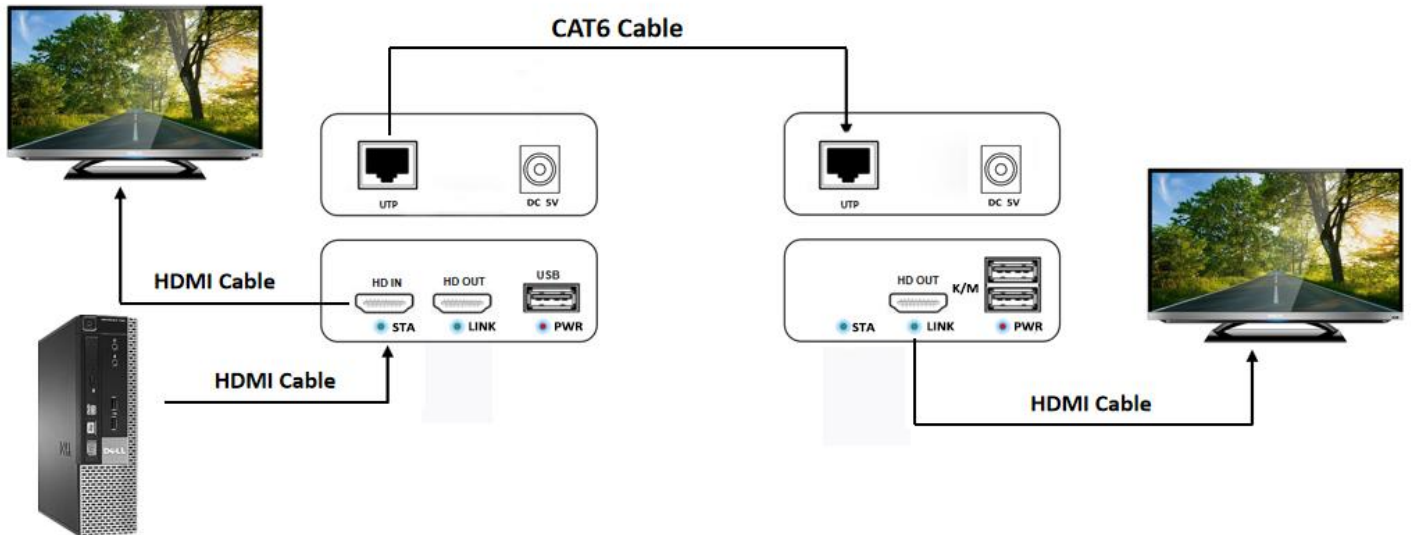

Application

One to one application