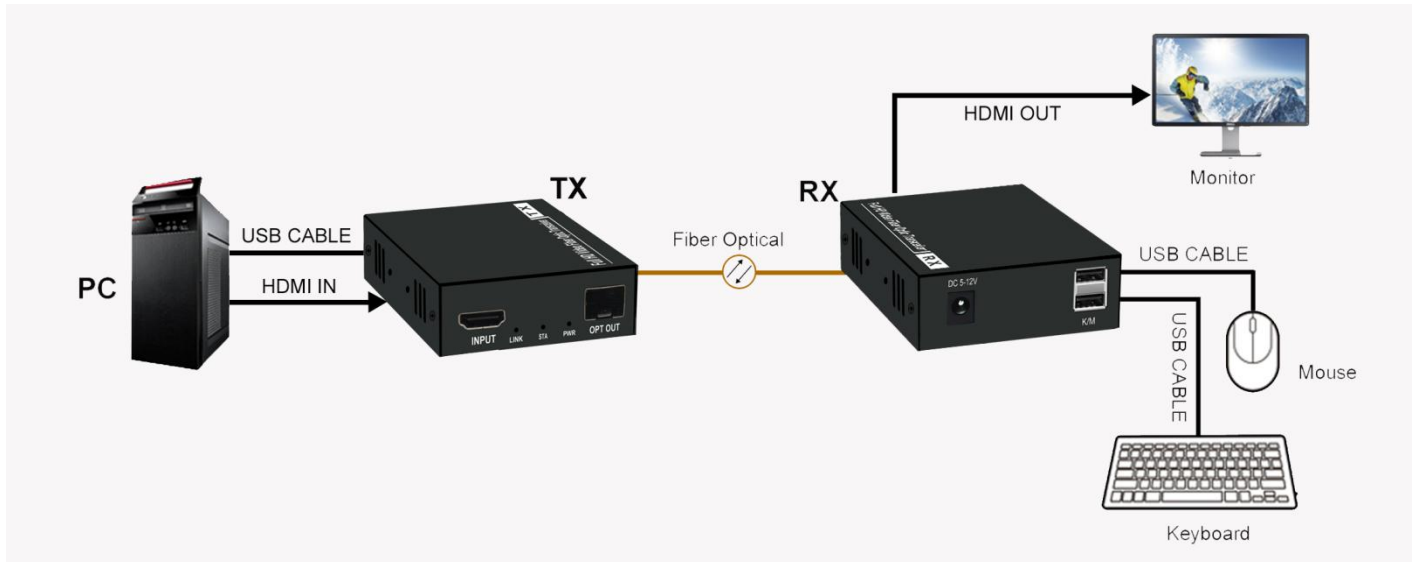

Application

Order Information

Part No	Description of product	Unit
ND8210HFUK-4K30	● Transmits HDMI video OM3 transmission 300 meter multimode dual core optical fiber; ● Support keyboard and mouse signal transmission; ● Support video resolution up to 3840*2160@30Hz, 1920*1200@60hz, 1920*1080P@60Hz, 3D signal	pair