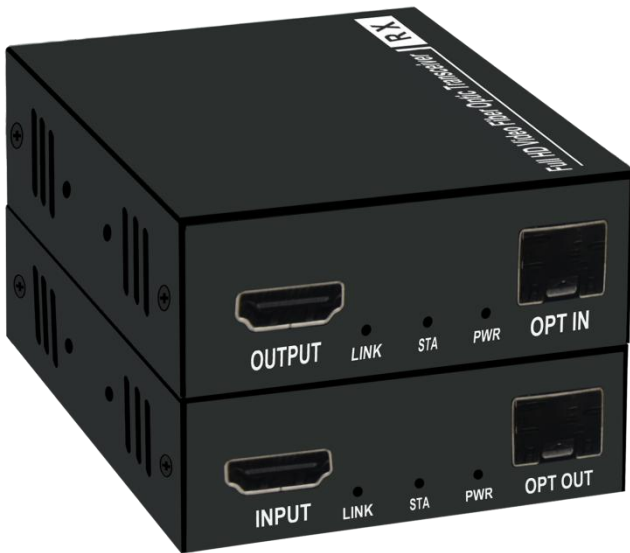

# HDMI Fiber Optic Extender

ND8210HFUK-4K30

## FEATURES

- Transmits HDMI video OM3 transmission 300 meter multimode dual core optical fibre;
- Support keyboard and mouse signal transmission ;
- Support video resolution up to 3840\*2160@30Hz, 1920\*1200@60hz, 1920\*1080P@60Hz, 3D signal;
- Transmits HDMI signals up to 300 meters over OM3 fiber optic cable, also support EDID and HDCP;
- Compliance with HDMI I 1.4 standard;
- High compatibility, can auto-match source and display device;
- Built-in automatic adjustment system, make the image smooth, clear and stable;
- Built-in ESD protection system;
- Simple to install, plug and play;

**Newbridge®**The HDMI Fiber optic extender provides extension of HDMI and 3D signals long distances over one fiber optic cable, it supports high resolution up to 4K\*2K, And at the same time support USB keyboard mouse long distance transmission function, EDID pass-thru function. The extender can use for a wide range of applications requiring long distance transmission of high resolution with high quality by its good stability and powerful security.

## Specifications

	Parameter	Description
Video	Standards	HDMI 1.4
	Maximum pixel clock	225MHz
	Maximum data rate	6.75Gbps
	Resolution range	Up to 3840*2160@30Hz
	Connector	Female HDMI type A
	Impedance	100Ω
K/M	Interface	PC: MINI-USB Keyboard And Mouse: USB-A
Optical fiber	Interface	SFP model – LC connector
	Fiber type	Multimode dual core
	Wavelength	Multimode optical fiber 850 nm
	Interface bandwidth	10Gbps
	Transmission distance	Double OM3 fiber: 300M(Support HDCP)
Other	Power supply	The power adapter: DC 5V/2A
	Power dissipation	MAX 5W
	Temperature	Operating: -5°C ~ +70°C
	Humidity	Operating: 5% ~ 90%
	Dimension	93*70*25mm
	The warranty	1 year free warranty